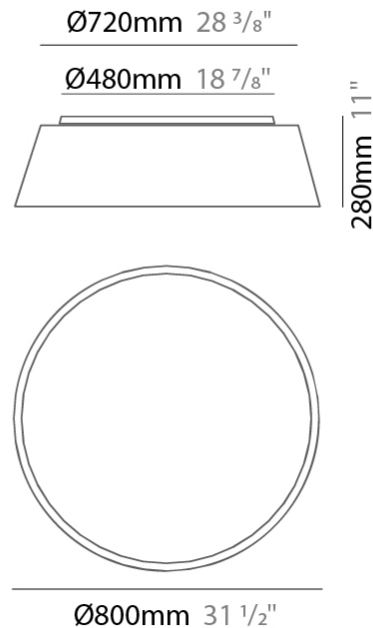

PROJECT _____
TYPE _____
SPECIFIER _____
QUANTITY _____
DATE _____

DRUM SURFACE

D112015-

base number   Color   Finish
Temperature   Options

1. To build a product code in our configurator select the specify button on the base model # product page
2. To build a manual product code on this datasheet choose from the options listed below in blue font and add the suffix to the base model #

GENERAL

Series: Drum
Brand: Ole
Division: Design
Mounting Type: Surface
Mounting Location: Ceiling
Subcategory: Ambient

PHYSICAL

Shape: Drum
Diameter (mm): 800
Diameter (in): 31 1/2
Height (mm): 280
Height (in): 11
Light Distribution: Direct
Weight (kg): 4.6
Weight (lbs): 10.1
Diffuser: PMMA - Opal
Fixture Finish: [BEI / BLK / BLU / COG / DGN / GRY / MRN / MOC / MUS / OLV / SIL / STN / TER / WHI](#)
Fixture Material: Metal / Elastic Fabric
Upon Request: Other fabric cord colors available upon request (see downloadable finish chart)

ELECTRICAL

Lamp Type: LED
Input Wattage (W): 25
Dimming: Non-Dimmable / 0-10V Dimming
Driver Included: Yes
Driver Location: Integrated
Driver Type: Constant Current - Universal
Driver Class: Class 2
Input Voltage (V): 120 - 277

LED

Color Temperature (°K): [3000 / 4000](#)
Max. Delivered Lumen (lm): 2400 / 2510
CRI: >80 CRI
Lamp Life (hrs): 50000

OPTICAL

RATINGS AND CERTIFICATIONS

Certified By: Certified for North American Standards
IP rating: IP20