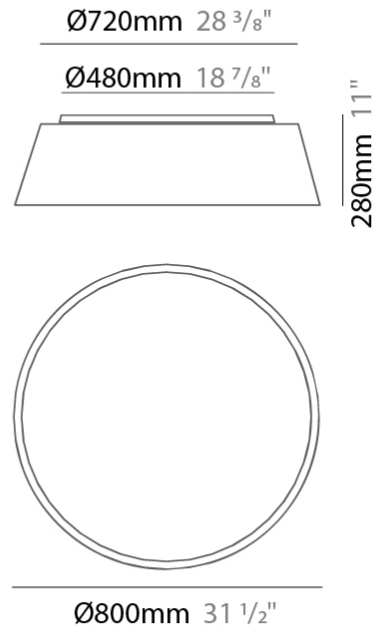

PROJECT
TYPE
SPECIFIER
QUANTITY
DATE

DRUM SURFACE

D112014-

base number   Finish
Options

1. To build a product code in our configurator select the specify button on the base model # product page
2. To build a manual product code on this datasheet choose from the options listed below in blue font and add the suffix to the base model #

GENERAL

Series: Drum
Brand: Ole
Division: Design
Mounting Type: Surface
Mounting Location: Ceiling
Subcategory: Ambient

PHYSICAL

Shape: Drum
Diameter (mm): 800
Diameter (in): 31 1/2
Height (mm): 280
Height (in): 11
Light Distribution: Direct
Weight (kg): 4.4
Weight (lbs): 9.7
Diffuser: PMMA - Opal
Fixture Finish: BEI / BLK / BLU / COG / DGN / GRY / MRN / MOC / MUS /
OLV / SIL / STN / TER / WHI
Holder Finish: Black
Fixture Material: Fabric Cord / Metal
Upon Request: Other fabric cord colors available upon request (see
downloadable finish chart)

ELECTRICAL

Number of Lamps: 4
Lamp Type: LED Retrofit
Lamp Shape: A19
Bulb Included: Bulb Not Included
Max. Wattage Per Lamp (W): 15
Lamp Base: E26
Input Voltage (V): 120
Upon Request: 277Vac / GU24

LED

OPTICAL

RATINGS AND CERTIFICATIONS

Certified By: Certified for North American Standards
IP rating: IP20